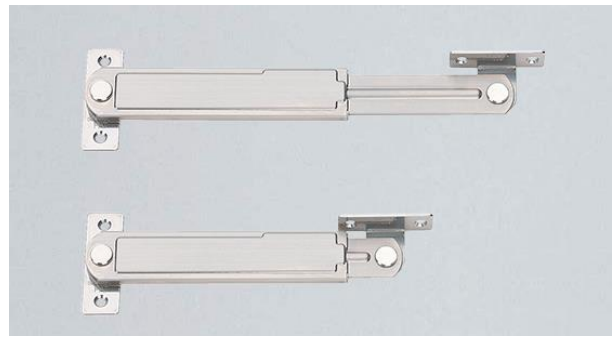

GU-3031HL (GU-3031) Multi-Angle Lid Stay

Swing door opening

Opening Direction

Swing Door

Features

- Ratchet stay holds flap lid at multiple angles
- Non-handed
- Thin and compact design
- Completely open the door to release lock
- Completely close the door to re-engage the lock

Material

- Stainless steel 304, satin finish

Part No.	Stop Positions	Load Capacity (per piece)
GU-3031HL (GU-3031)	15	7 kg