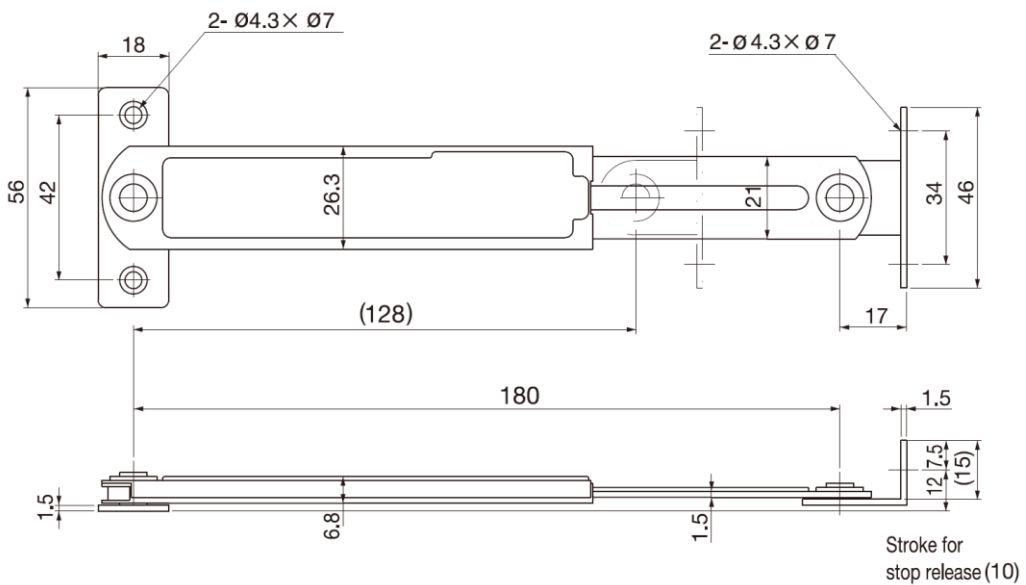

GU-3031HL (GU-3031) Multi-Angle Lid Stay

Swing door opening

Opening Direction

Swing Door

Features

- Ratchet stay holds flap lid at multiple angles
- Non-handed
- Thin and compact design
- Completely open the door to release lock
- Completely close the door to re-engage the lock

Material

- Stainless steel 304, satin finish

Part No.	Stop Positions	Load Capacity (per piece)
GU-3031HL (GU-3031)	15	7 kg